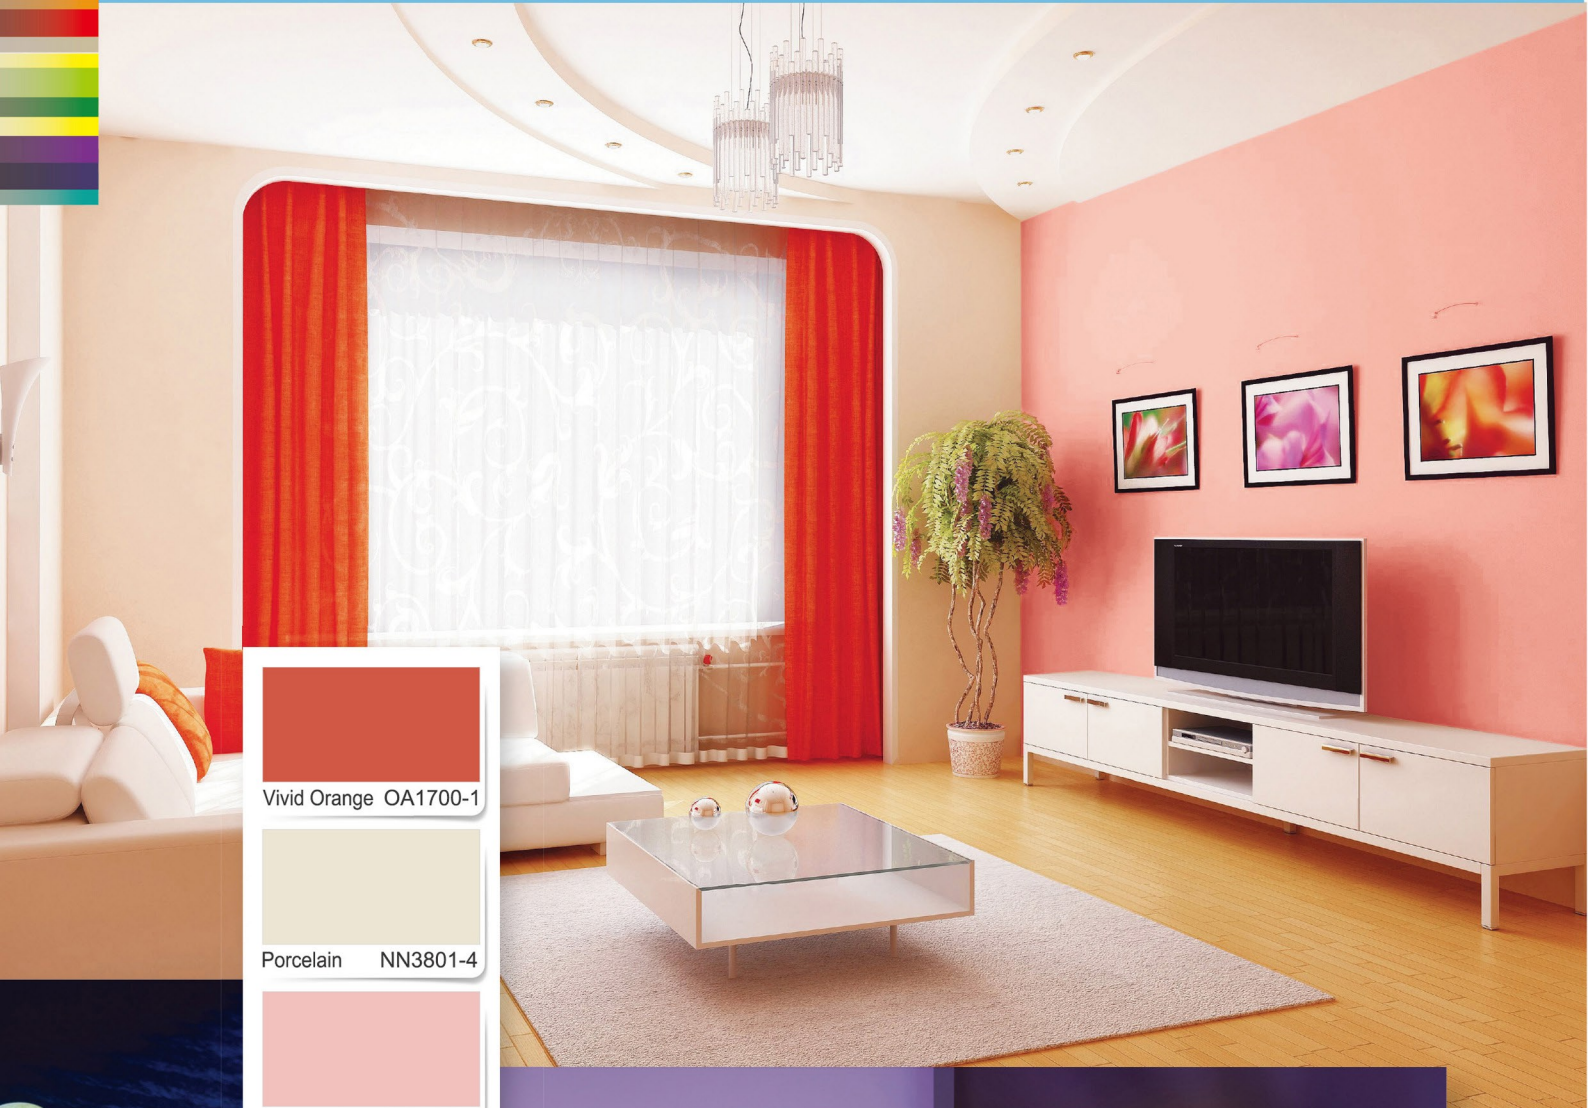

另備有白色(特啞白配方 - SF0000SM)以供選擇，超級啞面、加強白度、高遮蓋力、更容易施工！

White is available for selection in our range, featuring the Super Matt White formula (SF0000SM). It offers a super matt finish, enhanced whiteness, high coverage power, and easier application.